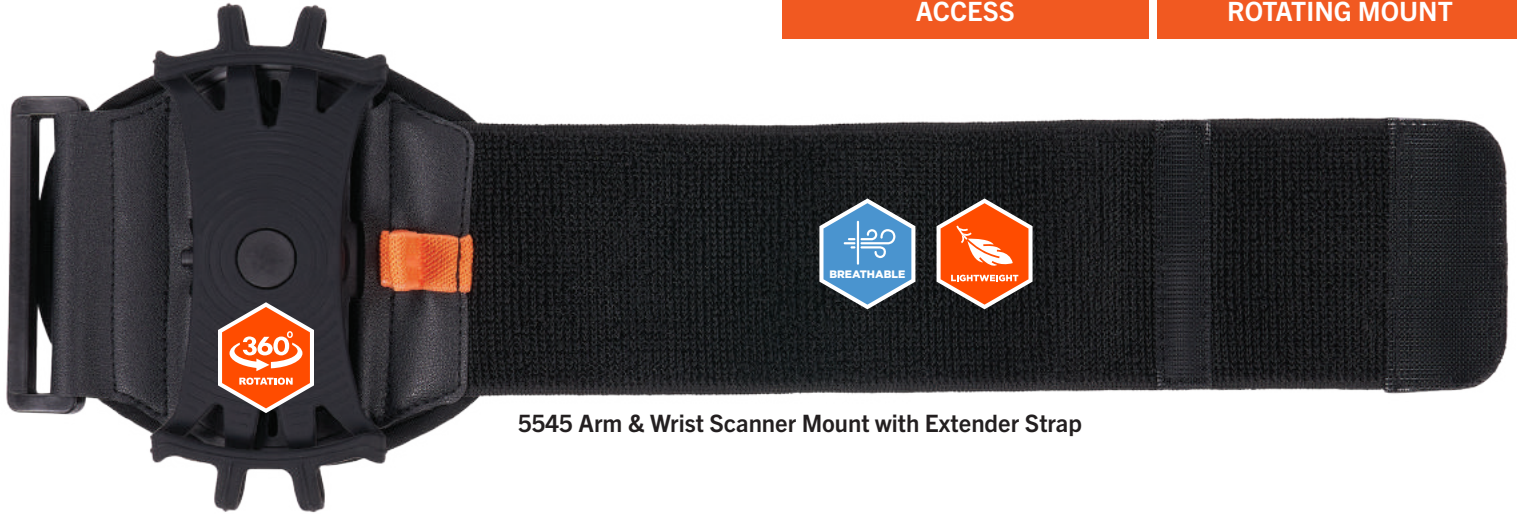

## ARM & WRIST SCANNER MOUNT

QUICK, SECURE ACCESS

DETACHABLE, 360° ROTATING MOUNT

5545 Arm & Wrist Scanner Mount with Extender Strap

Designed to be worn anywhere on a user's arm (wrist, forearm or upper arm) the **Squids® 5545 Arm & Wrist Scanner Mount** swivels 360° and offers complete access to all buttons and controls in either portrait or landscape mode.

- **QUICK, SECURE ACCESS** – Prevents drops, keeps scanners close and ready
- **360° ROTATION** – Scanner mount rotates to access all buttons and controls in either portrait or landscape mode
- **EASY INSTALLATION** – Durable hook & loop straps wrap around arms or wrist for a secure fit
- **ALL-DAY COMFORT** – High-quality elastic band is breathable and lightweight
- **ACCESSORY SLOT** – Elastic accessory loop holds a stylus, pen, pencil, marker or small cutting tool
- **FLEXIBLE SCANNER SIZING** – Snug elastic sides accommodate a variety of scanner sizes

5546 Arm & Wrist Scanner Mount Extender Strap

5547 Arm & Wrist Scanner Mount Holder

MODEL	ITEM #	DESCRIPTION	SIZE	RELAXED // STRETCHED LENGTH	ARM SIZE RANGE
5545	19143	Arm & Wrist Scanner Mount with Extender	SM	13in - 17in // 33cm – 43cm	No Ext: 5.5in – 15in // 14cm – 37.5cm w/ Ext: 11.5in – 27in // 29cm – 68.5cm
5545	19144	Arm & Wrist Scanner Mount with Extender	MED	14.5in – 20.5in // 37cm – 82.5cm	No Ext: 8in – 18.5in // 20cm – 47cm w/ Ext: 14in – 30.5in // 36cm – 77.5cm
5545	19145	Arm & Wrist Scanner Mount with Extender	LG	16in – 24in // 41cm – 52cm	No Ext: 10.5in – 23in // 27cm – 58.5cm w/ Ext: 16.5in – 42.5in // 42cm – 108cm
5546	19146	Arm & Wrist Scanner Mount Extender Strap	ONE SIZE	7in - 14in // 18cm – 35cm	Adds 6in – 12in // 15cm – 30.5cm
5547	19147	Arm & Wrist Scanner Mount Holder	ONE SIZE	N/A	N/A