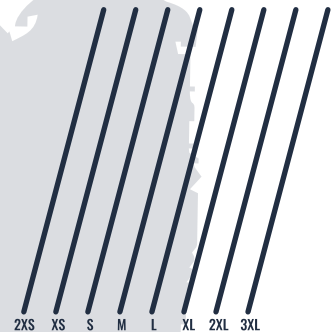

FIND YOUR INSULATED FREEZER GLOVE SIZE

PROFLEX®
850

- 3XL (12) _____
- 2XL (11) _____
- XL (10) _____
- L (9) _____
- M (8) _____
- S (7) _____
- XS (6) _____
- 2XS (5) _____

USE MIDDLE FINGER MEASUREMENT.
SIZE DOWN WHEN BETWEEN SIZES.

ALIGN WITH
THUMB SADDLE
HERE

SCAN TO LEARN MORE
ABOUT PROFLEX® 850
INSULATED FREEZER GLOVES

THIS HAND BEST FITS SIZE X-LARGE GLOVE

PRINT THIS TOOL AT 100% SCALE.
USE 1" MARK TO CHECK ACCURACY.